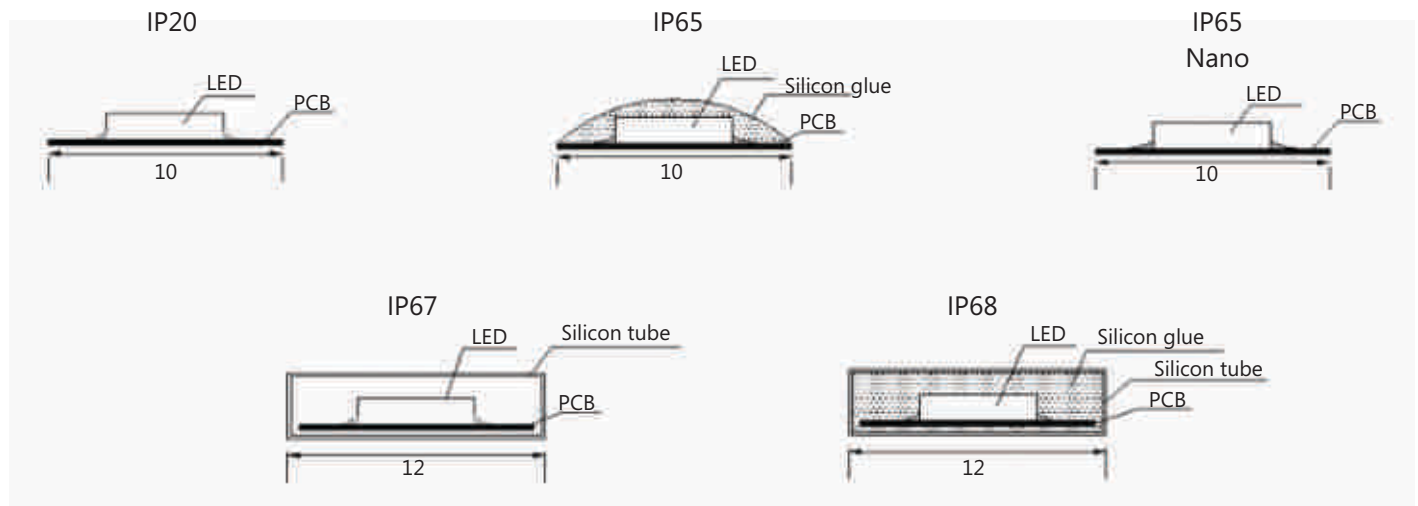

Construction & Physical Specifications

Material	SMD LED with high lumen output
Viewing Angle	120 degree
Product Length	5M/Roll
Operating Temperature	-20°C~+45°C
Storage temperature	-20°C~+60°C
Environment Humidity	40-70% RH
Installation	With 3M double-sided adhesive on the back, ultra-thin design
Working Lifetime(Hours)	50000H